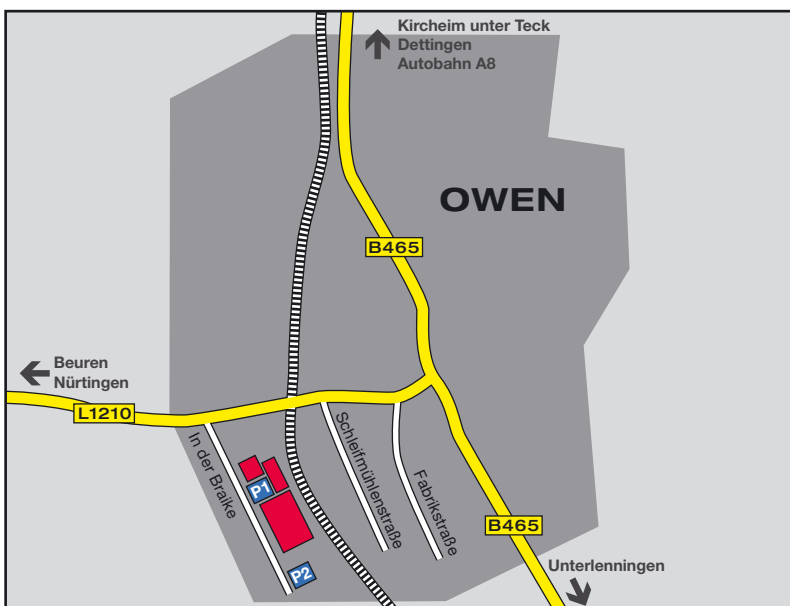

OUR ADDRESS IN OWEN:

Leuze electronic GmbH + Co. KG

In der Braike 1

73277 Owen, Germany

Phone +49 (0) 7021 573-0

Fax +49 (0) 7021 573-199

info@leuze.de

www.leuze.com

Directions

Owen is located approximately 30 km southeast of Stuttgart and can be reached via the A8 or A6 / A81 motorways. From the west (coming from the direction of Karlsruhe or Basel), you will drive through „Leonberger Dreieck“ and „Stuttgarter Kreuz“, two motorway merging points.

Exit the A8 motorway at exit (Ausfahrt) 57, Kirchheim unter Teck / Ost, (Dettingen, Lenningen). From there, turn left at the T-intersection and follow the B465 towards Dettingen, Owen and Unterlenningen.

You will reach Owen after approximately 5 km. Remain on the main street until the centre of town, where you will turn right on the L1210 towards Beuren.

The third street on the left is „In der Braike“. The parking spaces in P1 (directly in front of the main building) and P2 are available for visitors.