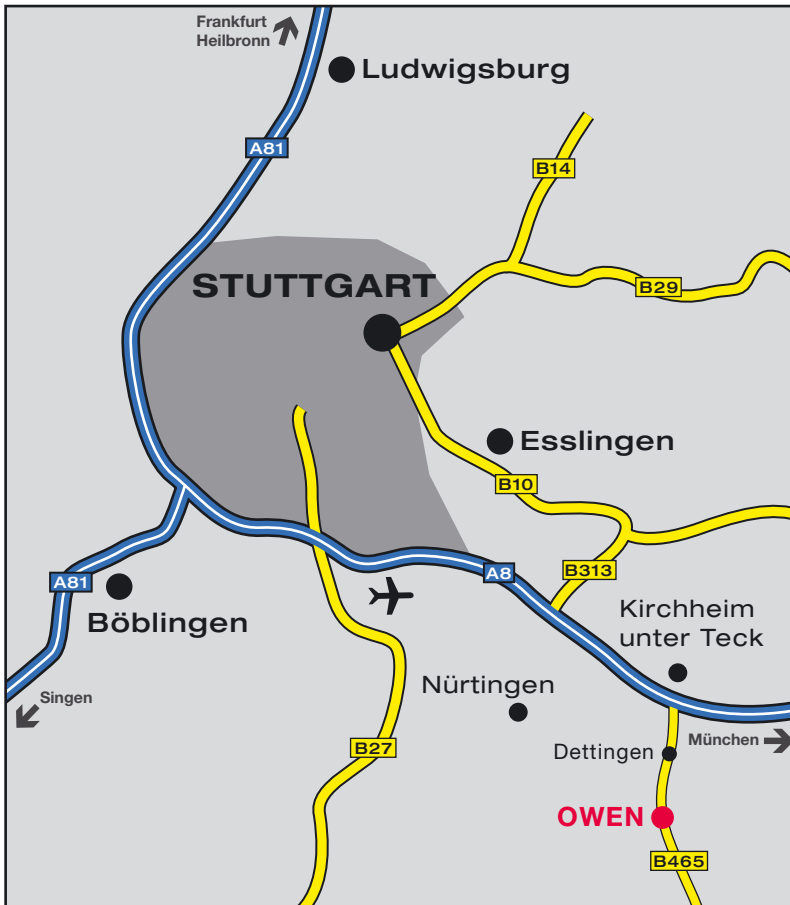

OUR ADDRESS IN OWEN:

Leuze electronic GmbH + Co. KG

In der Braike 1

73277 Owen, Germany

Phone +49 (0) 7021 573-0

Fax +49 (0) 7021 573-199

info@leuze.de

www.leuze.com

Directions

Owen is located approximately 30 km southeast of Stuttgart and can be reached via the A8 or A6 / A81 motorways. From the west (coming from the direction of Karlsruhe or Basel), you will drive through „Leonberger Dreieck“ and „Stuttgarter Kreuz“, two motorway merging points.

Exit the A8 motorway at exit (Ausfahrt) 57, Kirchheim unter Teck / Ost, (Dettingen, Lenningen). From there, turn left at the T-intersection and follow the B465 towards Dettingen, Owen and Unterlenningen.

You will reach Owen after approximately 5 km. Remain on the main street until the centre of town, where you will turn right on the L1210 towards Beuren.

The third street on the left is „In der Braike“. The parking spaces in P1 (directly in front of the main building) and P2 are available for visitors.